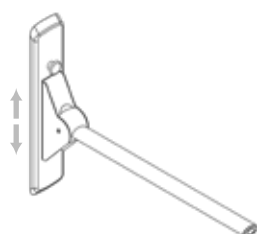

ROPOX TOILET SUPPORT ARMS

Height adjustment: 12 cm

Max. user weight: Tested acc. to DS/ISO 17966:2016
(see max. user weight below)

VARIANT/MODEL

WAVE - 90 CM		
190 kg Item no.: 40-40115	390 kg Item no.: 40-40125	385 kg Item no.: 40-40145

WAVE - 76 CM
255 kg Item no.: 40-40151

Can also be used for Ropox Toilet Lifter

STRAIGHT - 90 CM		
190 kg Item no.: 40-40110	390 kg Item no.: 40-40120	385 kg Item no.: 40-40140

STRAIGHT - 76 CM
285 kg/385 kg Item no.: 40-40150/40-40152

Can also be used for Ropox Toilet Lifter

ACCESSORIES

Height adjustment
(adjusted with tool)
Item no.: 40-40906

Height adjustment
(adjusted without tool)
Item no.: 40-40907

Toilet roll holder
Item no.: 40-40910

Standing/Sitting attachment
Item no.: 40-40925

NB! Find more information about measurements, technical data, installation interfaces and much more under the product and in the instruction manuals on our website.

The items are produced according to the following Standard: DS/ISO 17966:2016.

ROPOX A/S · Ringstedgade 221 · 4700 Naestved, Denmark · Phone: +45 5575 0500 · info@ropox.com · www.ropox.com

ROPOX^{TM}
BETTER WAYS TO BETTER DAYS

No.1962310-0221