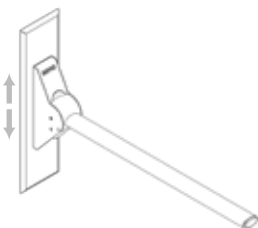

ROPOX TOILET SUPPORT ARMS

Height adjustment: 12 cm

Max. user weight: Tested acc. to DS/ISO 17966:2016
(see max. user weight below)

VARIANT/MODEL

WAVE - 90 CM		
190 kg Item no.: 40-40115	390 kg Item no.: 40-40125	385 kg Item no.: 40-40145

WAVE - 76 CM
255 kg Item no.: 40-40151

Can also be used for Ropox Toilet Lifter

STRAIGHT - 90 CM		
190 kg Item no.: 40-40110	390 kg Item no.: 40-40120	385 kg Item no.: 40-40140

STRAIGHT - 76 CM
285 kg/385 kg Item no.: 40-40150/40-40152

Can also be used for Ropox Toilet Lifter

ACCESSORIES

Height adjustment
(adjusted with tool)
Item no.: 40-40906

Height adjustment
(adjusted without tool)
Item no.: 40-40907

Toilet roll holder
Item no.: 40-40910

Standing/Sitting attachment
Item no.: 40-40925

NB! Find more information about measurements, technical data, installation interfaces and much more under the product and in the instruction manuals on our website.

The items are produced according to the following Standard: DS/ISO 17966:2016.

ROPOX A/S · Ringstedgade 221 · 4700 Naestved, Denmark · Phone: +45 5575 0500 · info@ropox.com · www.ropox.com

ROPOX^{TM}
BETTER WAYS TO BETTER DAYS

No.1962310-0221