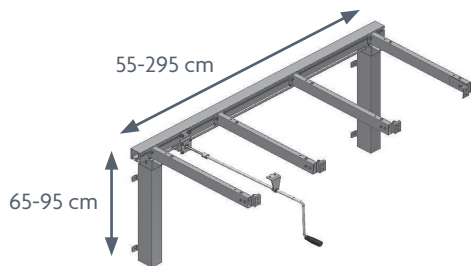

”Easy access to the shelves
– regardless your height”

FLEXIMANUAL/FLEXICORNER

YOUR TABLETOP WILL REACH NEW HEIGHTS

Manual height adjustable system allows you to easily adjust the tabletop for the perfect working height for people sitting or standing by using a handle.

Max. load: 150 kg evenly distributed
 Height: 65-95 cm
 Length: 60-300 cm
 Colour: RAL 9010

FLEXIMANUAL – standard frame for worktop

FLEXIMANUAL – including worktop and fascia

MODELS/ITEM	30-65060/ 30-65100	30-65105/ 30-65150	30-65155/ 30-65200	30-65205/ 30-65250	30-65255/ 30-65300
LENGTH OF WORKTOP	60-100 cm	105-150 cm	155-200 cm	205-250 cm	255-300 cm

FLEXIMANUAL CORNER – standard frame for worktop

FLEXIMANUAL CORNER – including worktop and fascia

ACCESSORIES

Support arms for worktop, depth 38-72 cm
 Item: 30-67619 to 30-67627

Support Arm
 Left Item: 30-67645 to 30-67649
 Right Item: 30-67644 to 30-67648