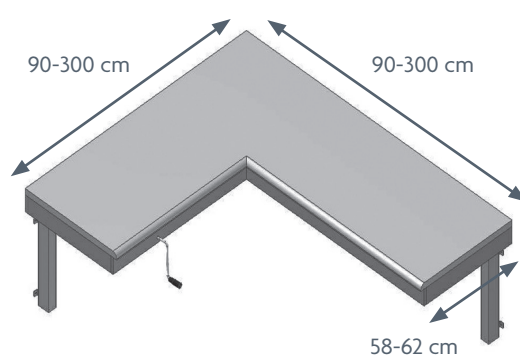

Max. load: 150 kg evenly distributed
 Height: 65-95 cm
 Length: 60-300 cm
 Colour: RAL 9010

FLEXIMANUAL – standard frame for worktop

FLEXIMANUAL – including worktop and fascia

MODELS/ITEM	30-65060/ 30-65100	30-65105/ 30-65150	30-65155/ 30-65200	30-65205/ 30-65250	30-65255/ 30-65300
LENGTH OF WORKTOP	60-100 cm	105-150 cm	155-200 cm	205-250 cm	255-300 cm

FLEXIMANUAL CORNER – standard frame for worktop

FLEXIMANUAL CORNER – including worktop and fascia

ACCESSORIES

Support arms for worktop, depth 38-72 cm
 Item: 30-67619 to 30-67627

Support Arm
 Left Item: 30-67645 to 30-67649
 Right Item: 30-67644 to 30-67648