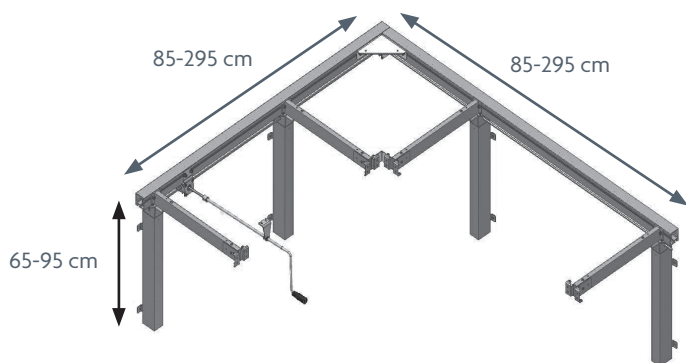

Max. load: 150 kg evenly distributed
 Height: 65-95 cm
 Length: 60-300 cm
 Colour: RAL 9010

FLEXIMANUAL – standard frame for worktop

FLEXIMANUAL – including worktop and fascia

MODELS/ITEM	30-65060/ 30-65100	30-65105/ 30-65150	30-65155/ 30-65200	30-65205/ 30-65250	30-65255/ 30-65300
LENGTH OF WORKTOP	60-100 cm	105-150 cm	155-200 cm	205-250 cm	255-300 cm

FLEXIMANUAL CORNER – standard frame for worktop

FLEXIMANUAL CORNER – including worktop and fascia

ACCESSORIES

Support arms for worktop, depth 38-72 cm
 Item: 30-67619 to 30-67627

Support Arm
 Left Item: 30-67645 to 30-67649
 Right Item: 30-67644 to 30-67648