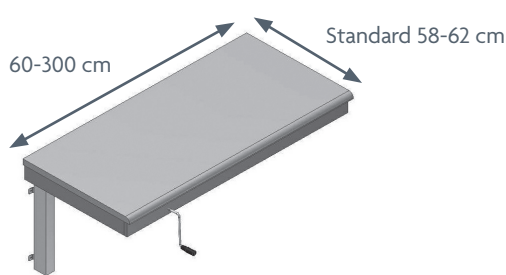

Max. load: 150 kg evenly distributed
 Height: 65-95 cm
 Length: 60-300 cm
 Colour: RAL 9010

FLEXIMANUAL – standard frame for worktop

FLEXIMANUAL – including worktop and fascia

MODELS/ITEM	30-65060/ 30-65100	30-65105/ 30-65150	30-65155/ 30-65200	30-65205/ 30-65250	30-65255/ 30-65300
LENGTH OF WORKTOP	60-100 cm	105-150 cm	155-200 cm	205-250 cm	255-300 cm